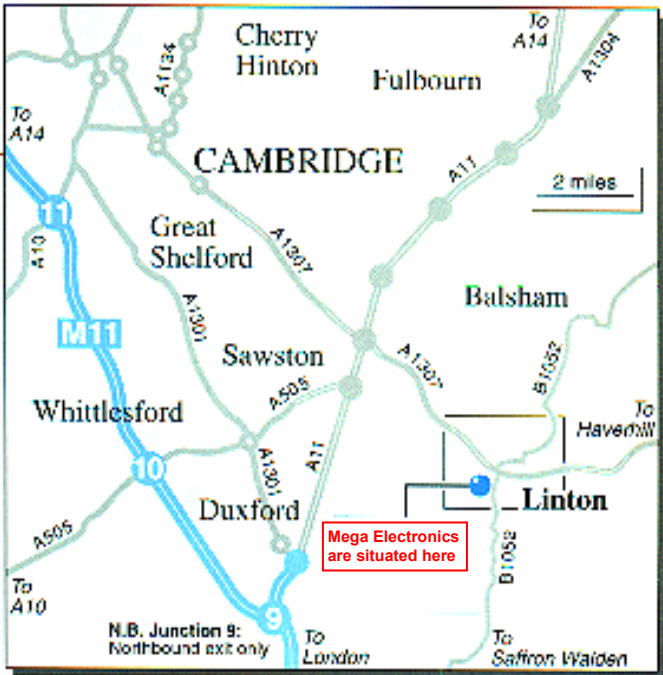

**MEGA ELECTRONICS
ARE HERE
TEL: 01223 893900**

From the North: Leave the M11 at Junction 10 and join the A505 eastbound (**DO NOT GO PAST THIS JUNCTION; next exit is Junction 8 – 17 miles further south !**). After 2 miles go straight over the roundabout and continue on the A505. After a further 2 miles join the A11 northbound. **STAY IN THE LEFT HAND LANE.** After about ½ mile leave the A11 on to A1307, follow signs for Haverhill, Colchester and Linton Zoo (brown sign). Continue south-eastwards on the A1307 for 3 miles until you reach a dual-carriageway, you then enter Linton. Turn right onto the B1052 towards Industrial Estate and Linton Zoo, take the second turning on the right and Mega Electronics is the fourth unit on the left.

From the South: Leave the M11 at Junction 9 and join the A11 northbound. After 4 miles join the A1307 towards Haverhill and follow the directions as above.

Parking: Visitors parking is available at Mega Electronics